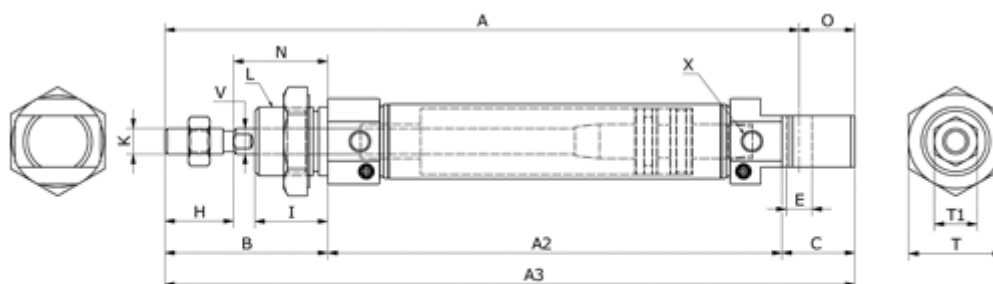

Data Sheet

Article number: 58MIC20S0200CAG

Description: Cylinder MIC-20x200-S-CA-G, Ø20x200
Double acting with cushin type - port 1/8"

Measures

A	= 115	I	= 20	V = 8
A2	= 62	K	= M8x1,25	X = 1/8"
A3	= 126	L	= M22x1,5	
B	= 44	N	= 24	
Bore diameter	= 20	O	= 11	
C	= 20	Stroke	= 200	
E	= 8	T	= 12	
HS	= 20	T1	= 29	